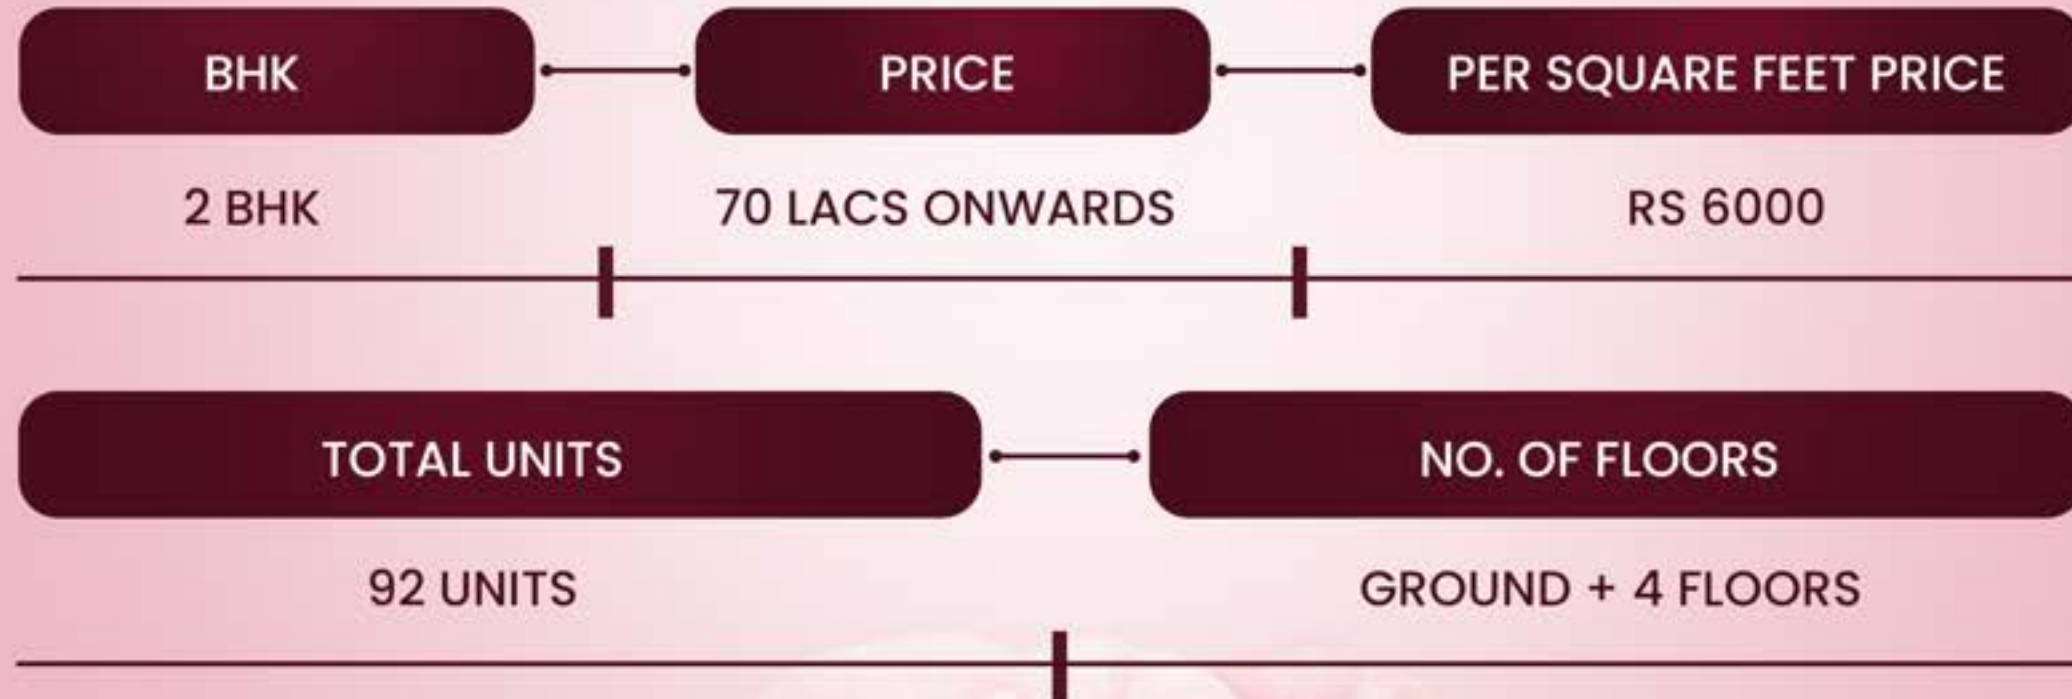

CAMELLIA
MAHAVEER

MAHAVEER®
Finest Homes & Honest Practices

Hoodi Junction, behind
Mahaveer Horizon.

OVERVIEW OF THE ADDRESS THAT AWAITS ITS OCCUPANTS

THE DIFFERENCE IS IN THE DETAILS

-  CCTV SURVEILLANCE
-  ORGANIC WASTE CONVERTER
-  WATER TREATMENT PLANT
-  SEWAGE TREATMENT PLANT
-  RAINWATER HARVESTING
-  ROUND-THE-CLOCK SECURITY